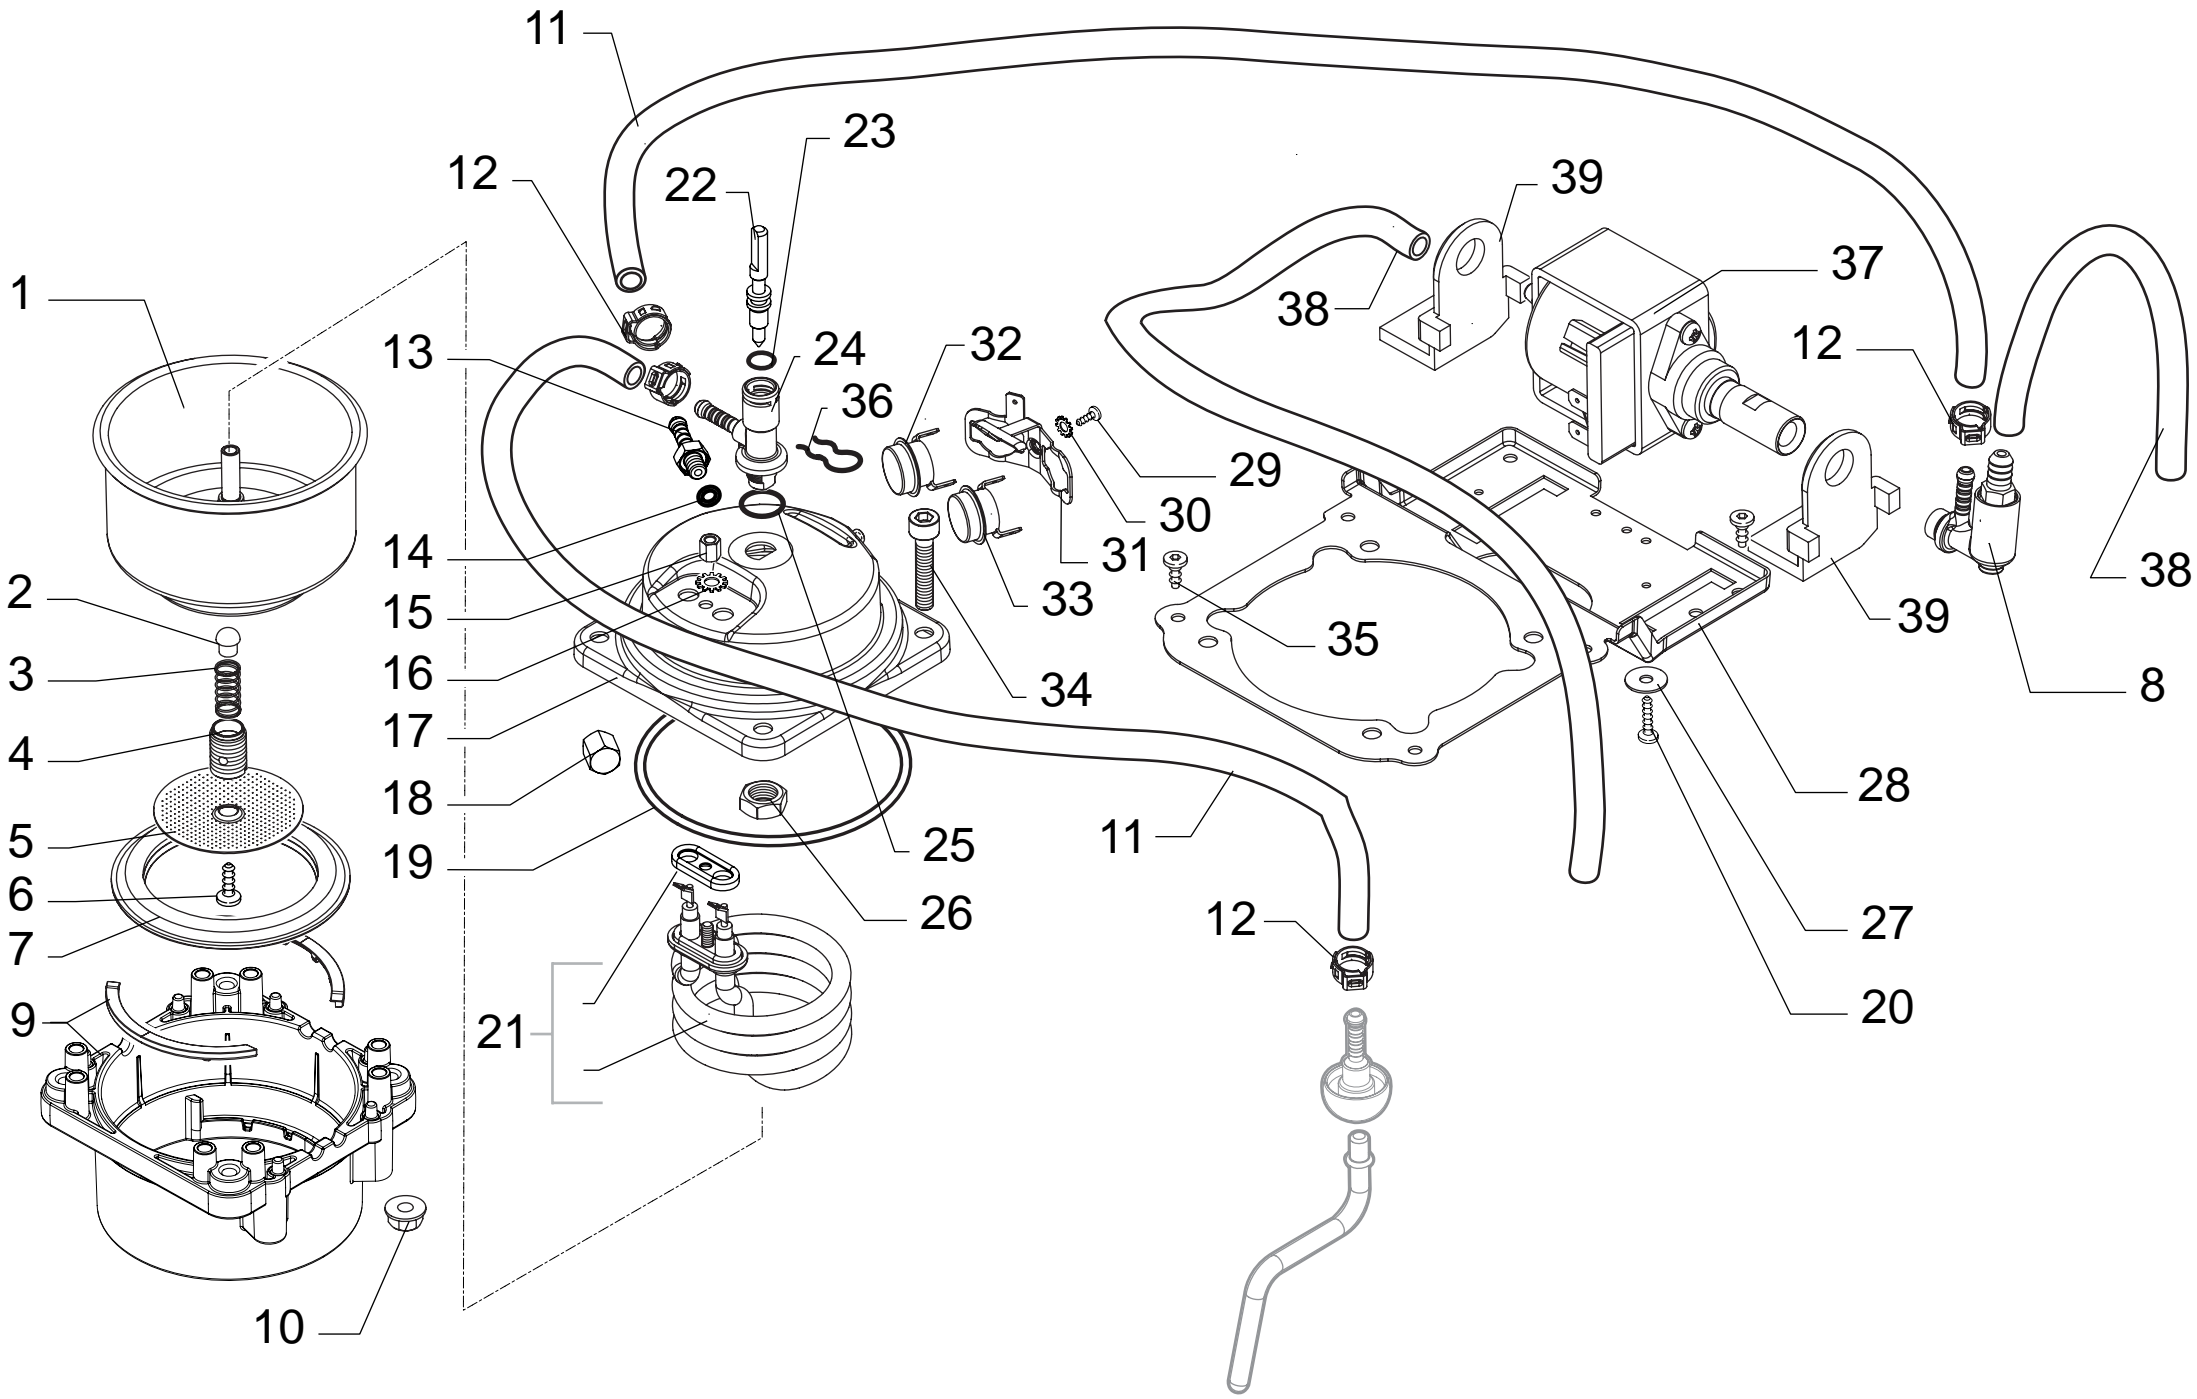

Pos	Article-Nr.	Description	Pos	Article-Nr.	Description
1	4301007000	BLACK TWO WAY PIN	39	15001840	
2	11007038	PERFECT CREMA FILTER D.0,6 MM.	40	129912104	SCREW TCBR TORX 20 4X10 PLAST.ZN-N
3	11011693	PERFECT CREMA FILTER	41	11005785	CARBONA CASING P234
4	11009765	CARBONA FILTERHOLDER P234 ASSY.	42	146680150	BLACK COFFEE MEASURE
5	11005799	CARBONA WATER-STEAM KNOB P234	43	227910650	BLACK 90° CONNECTOR (FIXED) CAPPUCCINAT.
6	11007900	SILVER CASING COVER P234 S/SCREEN CAP	44	222520550	SPHERICAL CAPPUCCINATORE ASS.BLACK
6	11008825	SILVER CASING COVER P234 S/SCREEN	45	149360400	TRANSPARENT SILCONE TUBE 3,5X6 IN ROLL
6	11009431	SILVER CASING COVER P234 UL S/SCREEN CAP	46	11001977	BLACK GEN.SPHERICAL CAPPUCCINATORE
6	11009432		47	11009485	ASSY INSULATE PROTECTION FOR SWITCH P234
7	11005885	TRANSP/ORANGE DRIVERS RING P234	48	13000642	CARDBOARD CENTRAL INSERT FOR BOX P234
8	129912504	SCREW TCBR TORX 10 3,5X14 PLAST.ZN-N	49	12000861	ORANGE LAMP EL/F-MOD.7 230V
9	11005787	SILVER GRATE FOR DRIP TRAY P234	49	12001042	ORANGE LAMP EL/F-MOD.7 120V
10	11005786	CARBONA DRIP TRAY P234	50	11005883	CARBONA DRIVERS KNOB P234/M S/SCREEN
11	11007904	CARBONA SPACER FOR DRIP TRAY P234	51	11007903	WHITE DRIVERS SUPPORT P234/M
12	11007902	YELLOW LEFT SIDE CASING P234			
12	11007738	CARBONA LEFT SIDE CASING P234			
13	129660302	PANELVIT TCB SCREW 3X10 DIN 7505 Z			
14	DM0814	SS SPRING FOR KNOB TYMER			
15	147622800	TRANSPARENT SILICONE FOOT			
16	12000824	ROTARY SWITCH AYA-2215 FOR P234			
17	11008410	NAT/GREY WATER CONTAINER P234 ASSY.			
18	224640200	WHITE WATER CONTAINER EXT.FILTER ASSY.			
19	140328461	EPDM OR METRIC 0190-10			
20	11003672	SS SPRING FOR WATER CONTAIN.VALVE P0049			
21	11003673	GREY WATER CONTAINER VALVE INSERT P0049			
22	11003671	TRANSP.VALVE FOR WATER CONTAINER P0049			
23	11001298	BLACK LID FOR DUCKBILL VALVE P0049			
24	148600600	BLACK CABLE CLAMP MAGIC ESPR/COMBI			
25	4332055000	SUPPORT FOR SPHERAL UNION			
26	5332004000	ON-OFF BIPOL.SWITCH RFIT122C1N2X001			
27	4332049000	UNION SPHERAL GRIVORY			
28	140324461	OR ORM 0060-20 IN TERMOIL			
29	AM0011/01	TUBE STEAM LOWER CHROMATE			
30	4332050000	COUPLING FOR SPHERIC UNION			
31	227431350	BLACK/BLACK PANNARELLO G100 ASSY.			
32	11007737	CARBONA RIGHT SIDE CASING P234			
32	11007901	YELLOW RIGHT SIDE CASING P234			
33	11007477	BLACK POWER CABLE SCHUKO L=1550			
33	11009893	BLACK POWER CABLE AUSTRALIA L=1550			
33	11009906	BLACK POWER CABLE JAPPON VCTF L=1550MM			
33	11010141	BLACK POWER CABLE BRAZIL 3F.L=1550			
33	11008365	BLACK POWER CABLE CH L=1550			
33	11009447	BLACK POWER CABLE USA SJT 3X18AWG L=1550			
34	13000552	CARDBOARD UPPER INSERT FOR BOX P234			
35	13000553	CARDBOARD RIGHT INSERT FOR BOX P234			
36	13000666	CARDBOARD LOWER INSERT FOR BOX P234			
37	13000691	CARDBOARD LEFT INSERT FOR BOX P234			
38	13000570	DISPLAY BOX SAECO NINA			
39	15001190	SAECO NINA INSTRUCTIONS MANUAL			
39	15001465	SAECO NINA INSTRUCTIONS MANUAL			
39	15001559				